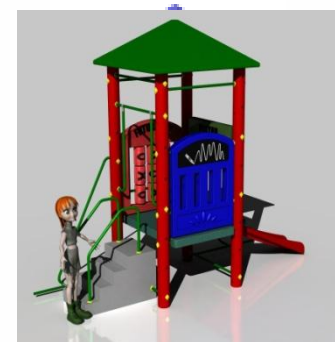

**3' Deck
Height**

Size: 5.5' x 13'

Play Area: 17.5' x 25' allows 6' extra per side

Fort Adams

Model FP-0401A

Components:

- 4-Crayon Tower (1)
- Pyramid Roof (1)
- 3' Play Deck (1)
- 6' Slide (1)
- Mouse Hole (1)
- Periscope Panel (1)
- Molded Steps to 3' Play Deck (1)
- Tower Support (2)
- Tic Tac Toe Panel (1)

Specifications:

- Shipping weight: 500 lb
- Rotationally molded, strong, durable plastic parts
 - Lifetime warranty for Residential use
 - 20-year warranty for Light Commercial use
- Colorfast, with the best UV protection available.
- Heavy-duty, galvanized pipes are powdercoated for extra protection and beauty.
- Only high-quality hardware is used.
- Available in several color schemes.
- Optional in-ground supports

Customization options : stairs can become ramp, Tic Tac Toe panel can get customized stickers (dino or faith), Tic Tac Toe or slotted panel can be replaced with magnetic draw and play or sign language panels, one panel can be replaced with a mouse hole and second slide.