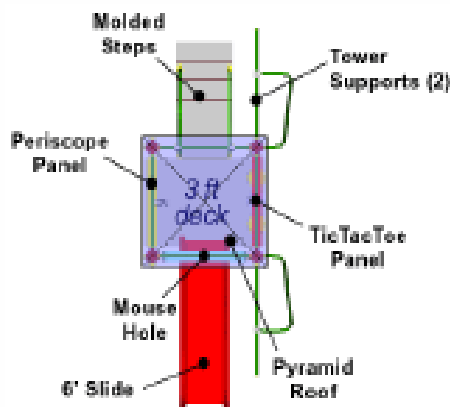

**3' Deck
Height**

Size: 5.5' x 13'

Play Area: 17.5' x 25' allows 6' extra per side

Fort Adams

Model FP-0401A

Components:

- 4-Crayon Tower (1)
- Pyramid Roof (1)
- 3' Play Deck (1)
- 6' Slide (1)
- Mouse Hole (1)
- Periscope Panel (1)
- Molded Steps to 3' Play Deck (1)
- Tower Support (2)
- Tic Tac Toe Panel (1)

Customization options : stairs can become ramp, Tic Tac Toe panel can get customized stickers (dino or faith), Tic Tac Toe or slotted panel can be replaced with magnetic draw and play or sign language panels, one panel can be replaced with a mouse hole and second slide.