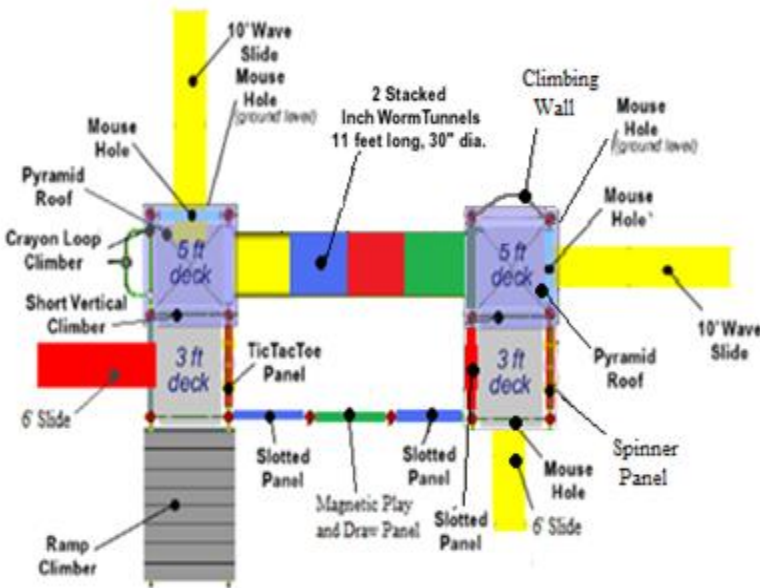

Fort Bayard

Model FP-6644C

Size: 24'x30'

Play Area: 36'x42' allows 6' extra per side

Components:

- 6-Crayon Tower (2)
- Pyramid Roof (2)
- 3' Play Deck (2)
- 5' Play Deck (2)
- 10' Wave Slide (2)
- 6' Straight Slide (2)
- Mouse Hole (6)
- Periscope Panel (1)
- Magnetic Draw and play Panel (1)
- Short Vertical Climber from 3' to 5' Deck (1)
- Ramp Climber (1)
- Crayon Loop Climber (1)
- Climbing Wall (1)
- Spinner Panel (1)
- Tic Tac Toe Panel (1)
- Inchworm Tunnel 11ft long, 30" diameter (2)
- Fireman's Pole (1)

Specifications:

- Shipping weight: 1620 lb
- Rotationally molded, strong, durable plastic parts
 - Lifetime warranty for Residential use
 - 20-year warranty for Light Commercial use
- Colorfast, with the best UV protection available.
- Heavy-duty, galvanized pipes are powdercoated for extra protection and beauty.
- Only high-quality hardware is used.
- Available in several color schemes.