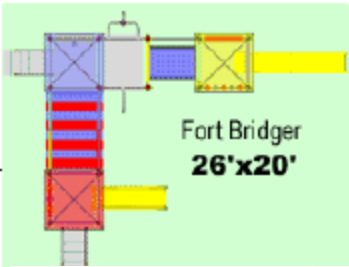

Fort Bridger

Model FP-6444A

Fort Bridger
26'x20'

Size: 26' x 20'

Play Area: 38' x 32' allows 6' extra per side

Components:

- 4-Crayon Tower (2)
- 6-Crayon Tower (1)
- Pyramid Roof (3)
- 3' Play Deck (2)
- 5' Play Deck (2)
- 6' Slide (1)
- 10' Wave Slide (1)
- Mouse Hole (2)
- Slotted Panel (6)
- Periscope Panel (2)
- Molded Steps to 3' Deck (2)
- Tic Tac Toe Panel (1)
- Bridge (1)
- Short Vertical Climber from 3' Deck to 5' Deck (1)
- Fireman's Pole (1)
- 43" Straight Crawl Tunnel, 30" diameter (1)
- Crayon Loop Climber (1)