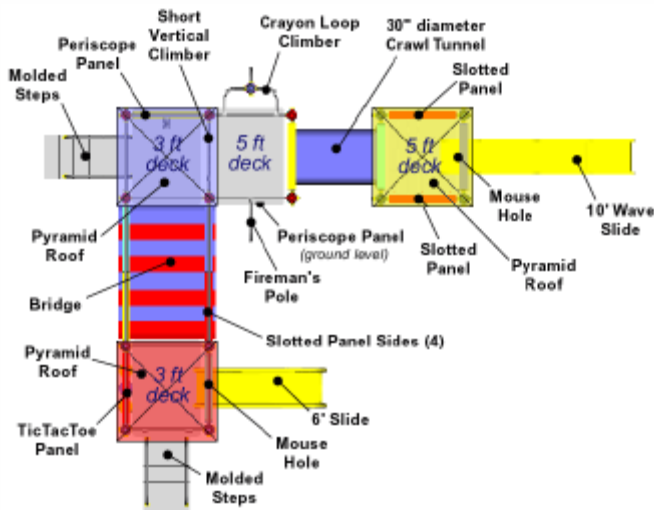

Fort Bridger

Model FP-6444A

Fort Bridger
26'x20'

Size: 26' x 20'

Play Area: 38' x 32' allows 6' extra per side

Components:

- 4-Crayon Tower (2)
- 6-Crayon Tower (1)
- Pyramid Roof (3)
- 3' Play Deck (2)
- 5' Play Deck (2)
- 6' Slide (1)
- 10' Wave Slide (1)
- Mouse Hole (2)
- Slotted Panel (6)
- Periscope Panel (2)
- Molded Steps to 3' Deck (2)
- Tic Tac Toe Panel (1)
- Bridge (1)
- Short Vertical Climber from 3' Deck to 5' Deck (1)
- Fireman's Pole (1)
- 43" Straight Crawl Tunnel, 30" diameter (1)
- Crayon Loop Climber (1)

Specifications:

- Shipping weight: 1550 lb
- Rotationally molded, strong, durable plastic parts
 - Lifetime warranty for Residential use
 - 20-year warranty for Light Commercial use
- Colorfast, with the best UV protection available.
- Heavy-duty, galvanized pipes are powdercoated for extra protection and beauty.
- Only high-quality hardware is used.
- Available in several color schemes.

Customization options : stairs can become ramp , (2) panels can be replaced with climbing wall(as shown in images above), Tic Tac Toe panel can get customized stickers (dino or faith), Tic Tac Toe, slotted panels, Mouse holes can be replaced with magnetic draw and play, spinner or sign language panels. Crayon Loop climber can be replaced with (2) panels or with a 2nd 10ft Slide