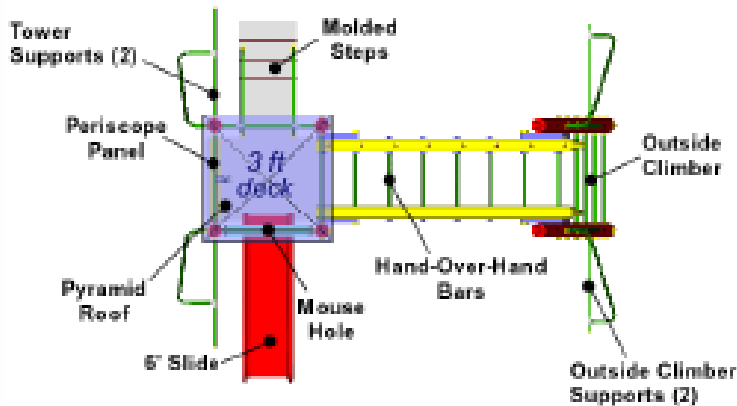

**3' Deck
Height**

Fort Columbus

Model FP-0411B

Size: 15' x 13'

Play Area: 27' x 25' allows 6' extra per side

Components:

- 4-Crayon Tower (1)
- Pyramid Roof (1)
- 3' Play Deck (1)
- 6' Slide (1)
- Mouse Hole (1)
- Periscope Panel (1)
- Molded Steps to 3' Play Deck (1)
- Tower Support (2)
- Hand-Over-Hand Bars [Monkey Bars] installed lower at 5' height (1)
- Outside Climber (1)
- Outside Climber Support (2)

Specifications:

- Shipping weight: 600 lb
- Rotationally molded, strong, durable plastic parts
 - Lifetime warranty for Residential use
 - 20-year warranty for Light Commercial use
- Colorfast, with the best UV protection available.
- Heavy-duty, galvanized pipes are powdercoated for extra protection and beauty.
- Only high-quality hardware is used.
- Available in several color schemes.
- Optional in-ground supports
- Can be reversed with bars on left.

Residential applications also include:

- Belt swings (2) under Hand-Over-Hand Bars

Customization options : stairs can become ramp, Tic Tac Toe panel can get customized stickers (dino or faith), Slotted panel can be replaced with Tic Tac Toe, magnetic draw and play, sign language panels, or with a mouse hole and second slide. Can be made with shorter upright(as shown on right)