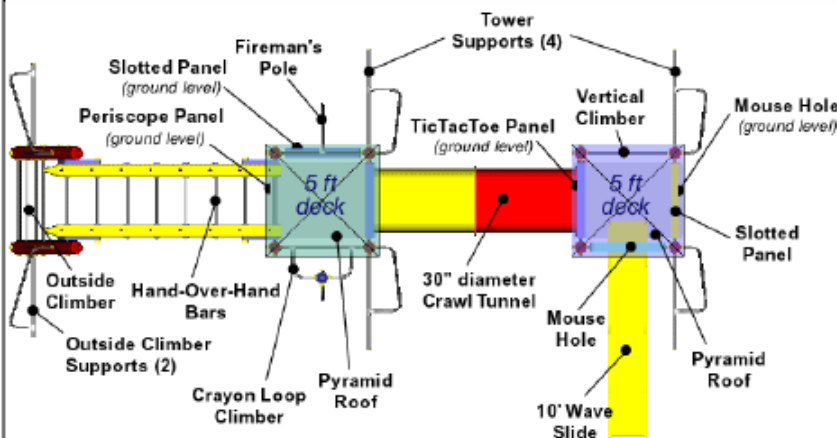

Fort Cumberland

Model FP-4422G

Size: 28' x 16'

Play Area: 40' x 28' allows 6' extra per side¹

Components:

- 4-Crayon Tower (2)
- Pyramid Roof (2)
- 5' Play Deck (2)
- 10' Wave Slide (1)
- Mouse Holes (2)
- Fireman's Pole (1)
- Crayon Loop Climber (1)
- Slotted Panel (2)
- Periscope Panel (1)
- Tic Tac Toe Panel (1)
- Straight Crawl Tunnel, 86" long, 30" dia (1)
- Vertical Climber to 5' Play Deck (1)
- Hand-Over-Hand Bars [Monkey Bars] (1)
- Outside Climber (1)
- Outside Climber Support (2)
- Tower Support (4)

Specifications:

- Shipping weight: 1050 lb
- Rotationally molded, strong, durable plastic parts
 - Lifetime warranty for Residential use
 - 20-year warranty for Light Commercial use
- Colorfast, with the best UV protection available.
- Heavy-duty, galvanized pipes are powdercoated for extra protection and beauty.
- Only high-quality hardware is used.
- Available in several color schemes.
- Optional with in-ground supports

Residential applications also include:

- Belt swings (2) below Hand-Over-Hand Bars
- Customization options : vertical climber can be replaced with climbing wall, Tic Tac Toe panel can get customized stickers (dino or faith), Tic Tac Toe or slotted panels can be replaced with magnetic draw & play, spinner or sign language panels, Fireman's pole or panel can be replaced with a mouse hole and 2nd slide, Crayon loop climber can be replaced with (2) panels or slide