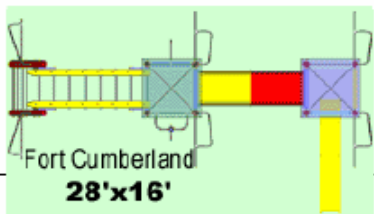

Fort Cumberland

Model FP-4422G

Size: 28' x 16'

Play Area: 40' x 28' allows 6' extra per side¹

Components:

- 4-Crayon Tower (2)
- Pyramid Roof (2)
- 5' Play Deck (2)
- 10' Wave Slide (1)
- Mouse Holes (2)
- Fireman's Pole (1)
- Crayon Loop Climber (1)
- Slotted Panel (2)
- Periscope Panel (1)
- Tic Tac Toe Panel (1)
- Straight Crawl Tunnel, 86" long, 30" dia (1)
- Vertical Climber to 5' Play Deck (1)
- Hand-Over-Hand Bars [Monkey Bars] (1)
- Outside Climber (1)
- Outside Climber Support (2)
- Tower Support (4)