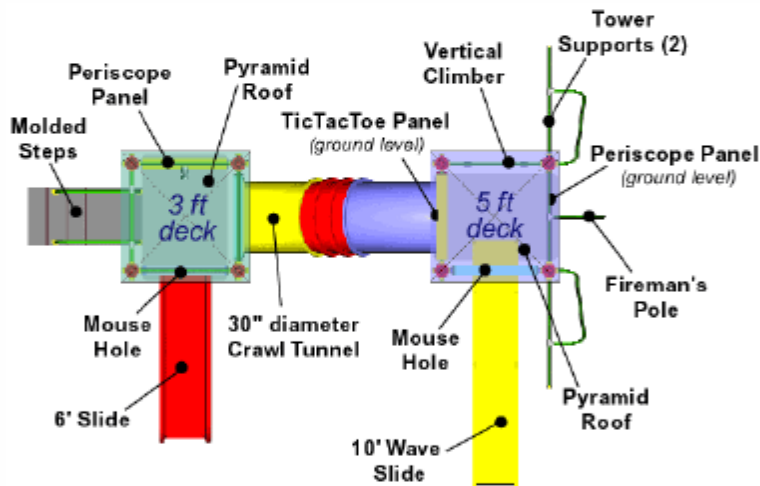

Fort Davis

Model FP-4412J

Size: 20' x 14'

Play Area: 32' x 26' allows 6' extra per side

Components:

- 4-Crayon Tower (2)
- Pyramid Roof (2)
- 3' Play Deck (1)
- 5' Play Deck (1)
- 6' Slide (1)
- 10' Wave Slide (1)
- Mouse Hole (2)
- Periscope Panel (2)
- Molded Steps to 3' Deck (1)
- Vertical Climber to 5' Deck (1)
- 30" dia Crawl Tunnel from 3' deck to 5' deck (1)
- Tic Tac Toe Panel (1)
- Tower Support (2)
- Fireman's Pole (1)

Specifications:

- Shipping weight: 950 lb
- Rotationally molded, strong, durable plastic parts
 - Lifetime warranty for Residential use
 - 20-year warranty for Light Commercial use
- Colorfast, with the best UV protection available.
- Heavy-duty, galvanized pipes are powdercoated for extra protection and beauty.
- Only high-quality hardware is used.
- Available in several color schemes.
- Optional with in-ground supports

Customization options : stairs can become ramp , or panel can be replaced with a mouse hole and 2nd 6ft slide, vertical climber can be replaced with climbing wall, Tic Tac Toe panel can get customized stickers (dino or faith), Tic Tac Toe or slotted panels can be replaced with magnetic draw and play, spinner or sign language panels, Fireman's pole or above deck panel can be replaced with a mouse hole and 2nd 10ft slide.