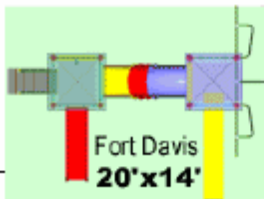

Fort Davis

Model FP-4412J

Size: 20' x 14'

Play Area: 32' x 26' allows 6' extra per side

Components:

- 4-Crayon Tower (2)
- Pyramid Roof (2)
- 3' Play Deck (1)
- 5' Play Deck (1)
- 6' Slide (1)
- 10' Wave Slide (1)
- Mouse Hole (2)
- Periscope Panel (2)
- Molded Steps to 3' Deck (1)
- Vertical Climber to 5' Deck (1)
- 30" dia Crawl Tunnel from 3' deck to 5' deck (1)
- Tic Tac Toe Panel (1)
- Tower Support (2)
- Fireman's Pole (1)