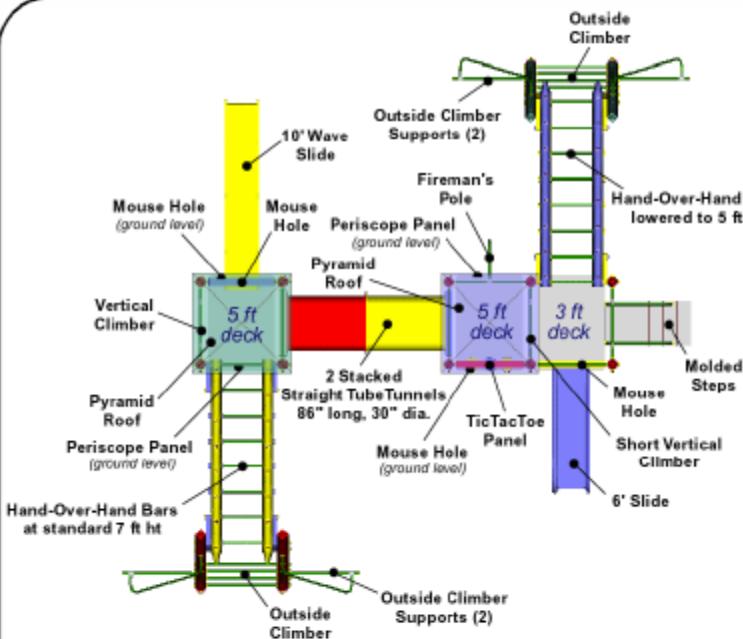

Fort Jefferson

Model FP-6443G

Size: 26' x 25'

Play Area: 38' x 37' allows 6' extra per side

Deluxe version

Components:

- 4-Crayon Tower (1) & 6-Crayon Tower (1)
- Pyramid Roof (2)
- 3' Play Deck (1) & 5' Play Deck (2)
- 6' Slide (1)
- 10' Wave Slide (1)
- Mouse Hole (4)
- Straight Crawl Tunnel, 86" long, 30" dia (2)
- Fireman's Pole (1)
- Periscope Panel (2)
- Tic Tac Toe Panel (1)
- Vertical Climber to 5' Play Deck (1)
- Short Vertical Climber from 3' to 5' Deck (1)
- Molded Steps to 3' Deck (1)
- Hand-Over-Hand Bars [Monkey Bars] (2), one at standard 6' height and one lowered to 5' height
- Outside Climber (2)
- Outside Climber Support (4)

Specifications:

- Shipping weight: 1500 lb
- Rotationally molded, strong, durable plastic parts
 - Lifetime warranty for Residential use
 - 20-year warranty for Light Commercial use
- Colorfast, with the best UV protection available.
- Heavy-duty, galvanized pipes are powdercoated for extra protection and beauty.
- Only high-quality hardware is used.
- Available in several color schemes.
- Optional with in-ground supports

Residential applications also include:

- Belt swings (4) below Hand-Over-Hand Bars
- Customization options : stairs can become ramp , vertical climber can be replaced with climbing wall , Tic Tac Toe panel can get customized stickers (dino or faith), Tic Tac Toe, slotted panels, Mouse holes can be replaced with magnetic draw and play, spinner or sign language panels. An example of how to customize this model is seen in the deluxe version pictured above .