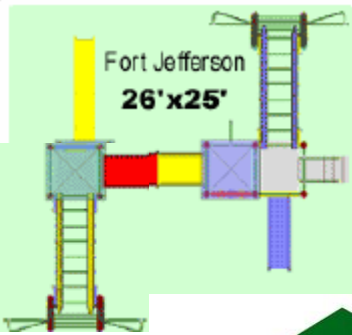

Fort Jefferson

Model FP-6443G

Size: 26' x 25'

Play Area: 38' x 37' allows 6' extra per side

Deluxe version

Components:

- 4-Crayon Tower (1) & 6-Crayon Tower (1)
- Pyramid Roof (2)
- 3' Play Deck (1) & 5' Play Deck (2)
- 6' Slide (1)
- 10' Wave Slide (1)
- Mouse Hole (4)
- Straight Crawl Tunnel, 86" long, 30" dia (2)
- Fireman's Pole (1)
- Periscope Panel (2)
- Tic Tac Toe Panel (1)
- Vertical Climber to 5' Play Deck (1)
- Short Vertical Climber from 3' to 5' Deck (1)
- Molded Steps to 3' Deck (1)
- Hand-Over-Hand Bars [Monkey Bars] (2), one at standard 6' height and one lowered to 5' height
- Outside Climber (2)
- Outside Climber Support (4)