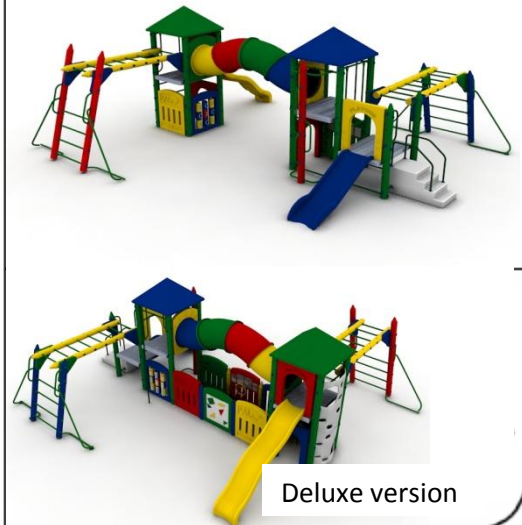

## Model FP-6433F

Fort Lafayette  
29'x25'

Size: 29' x 25'  
Play Area: 41' x 37' allows 6' extra per side

Deluxe version

### Components:

- 4-Crayon Tower (1) & 6-Crayon Tower (1)
- Pyramid Roof (2)
- 3' Play Deck (1) & 5' Play Deck (2)
- 6' Slide (1)
- 10' Wave Slide (1)
- Mouse Hole (4)
- Inch Worm Crawl Tunnel, 11 ft long, 30" dia (1)
- Fireman's Pole (1)
- Periscope Panel (2)
- Tic Tac Toe Panel (1)
- Vertical Climber to 5' Play Deck (1)
- Short Vertical Climber from 3' to 5' Deck (1)
- Molded Steps to 3' Deck (1)
- Hand-Over-Hand Bars [Monkey Bars] (2), one at standard 6' height and one lowered to 5' height
- Crayon Loop Climber (1)
- Outside Climber (2)
- Outside Climber Support (4)
- Residential applications also include 4 Belt Swings below Hand-Over-Hand Bars

This unit can be customized in several ways: panel exchanges, replacements and additions, adding a climbing wall or extra slides. The Fort Lafayette Deluxe model is pictured above to give you just one example of how it can be customized ask a representative for more ideas.

From the PLAYON CRAYON® line of Playgrounds by Future Play, Inc. • [www.futureplayus.com](http://www.futureplayus.com)

• Adjust, expand or rearrange it, but you never need to replace it •