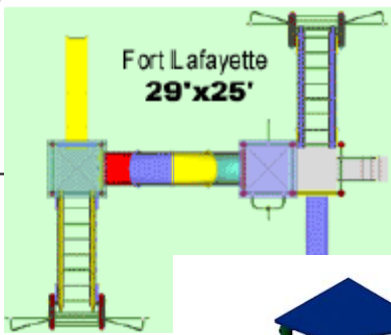

# Fort Lafayette

## Model FP-6433F

Fort Lafayette  
29'x25'

Size: 29' x 25'  
Play Area: 41' x 37' allows 6' extra per side

Deluxe version

### Components:

- 4-Crayon Tower (1) & 6-Crayon Tower (1)
- Pyramid Roof (2)
- 3' Play Deck (1) & 5' Play Deck (2)
- 6' Slide (1)
- 10' Wave Slide (1)
- Mouse Hole (4)
- Inch Worm Crawl Tunnel, 11 ft long, 30" dia (1)
- Fireman's Pole (1)
- Periscope Panel (2)
- Tic Tac Toe Panel (1)
- Vertical Climber to 5' Play Deck (1)
- Short Vertical Climber from 3' to 5' Deck (1)
- Molded Steps to 3' Deck (1)
- Hand-Over-Hand Bars [Monkey Bars] (2), one at standard 6' height and one lowered to 5' height
- Crayon Loop Climber (1)
- Outside Climber (2)
- Outside Climber Support (4)
- Residential applications also include 4 Belt Swings below Hand-Over-Hand Bars