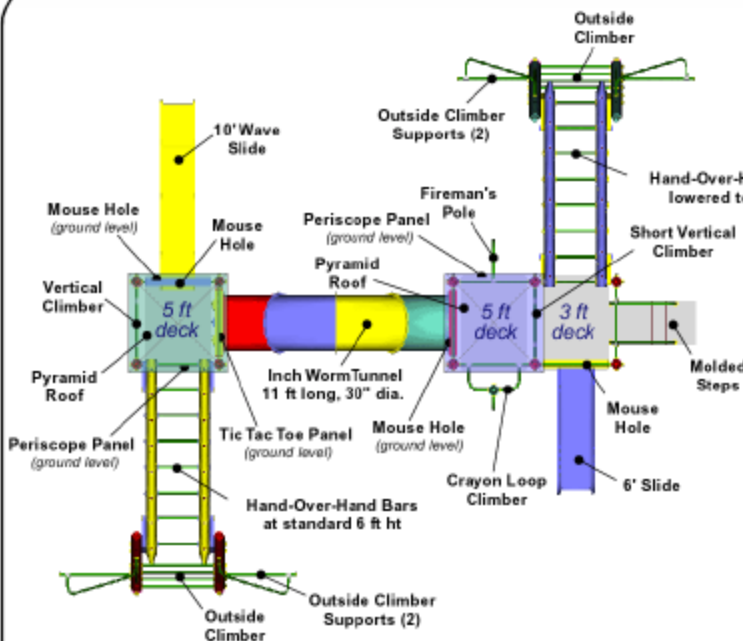

## Model FP-6433F

Fort Lafayette  
29'x25'

Size: 29' x 25'  
Play Area: 41' x 37' allows 6' extra per side

Deluxe version

### Components:

- 4-Crayon Tower (1) & 6-Crayon Tower (1)
- Pyramid Roof (2)
- 3' Play Deck (1) & 5' Play Deck (2)
- 6' Slide (1)
- 10' Wave Slide (1)
- Mouse Hole (4)
- Inch Worm Crawl Tunnel, 11 ft long, 30" dia (1)
- Fireman's Pole (1)
- Periscope Panel (2)
- Tic Tac Toe Panel (1)
- Vertical Climber to 5' Play Deck (1)
- Short Vertical Climber from 3' to 5' Deck (1)
- Molded Steps to 3' Deck (1)
- Hand-Over-Hand Bars [Monkey Bars] (2), one at standard 6' height and one lowered to 5' height
- Crayon Loop Climber (1)
- Outside Climber (2)
- Outside Climber Support (4)
- Residential applications also include 4 Belt Swings below Hand-Over-Hand Bars