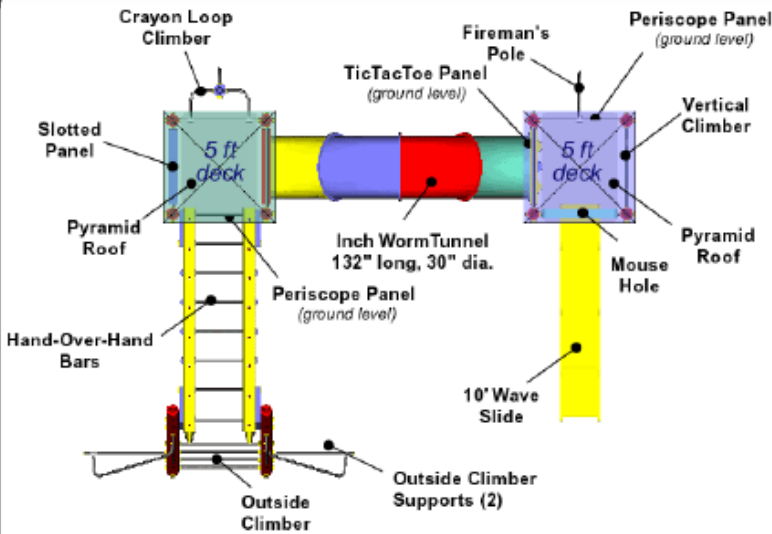

# Fort Laramie

Model FP-4422H

Fort Laramie  
22'x17'

Size: 22' x 17'

Play Area: 34' x 29' allows 6' extra per side

Fort Laramie Deluxe

## Components:

- 4-Crayon Tower (2)
- Pyramid Roof (2)
- 5' Play Deck (2)
- 10' Wave Slide (1)
- Mouse Hole (1)
- Slotted Panel (1)
- Periscope Panel (2)
- Tic Tac Toe Panel (1)
- Inch Worm Tunnel, 11 ft long, 30" diameter (1)
- Crayon Loop Climber (1)
- Fireman's Pole (1)
- Vertical Climber to 5' Play Deck (1)
- Hand-Over-Hand Bars [Monkey Bars] (1)
- Outside Climber (1)
- Outside Climber Support (2)

## Specifications:

- Shipping weight: 1050 lb
- Rotationally molded, strong, durable plastic parts
  - Lifetime warranty for Residential use
  - 20-year warranty for Light Commercial use
- Colorfast, with the best UV protection available.
- Heavy-duty, galvanized pipes are powdercoated for extra protection and beauty.
- Only high-quality hardware is used.
- Available in several color schemes.
- Optional with in-ground supports