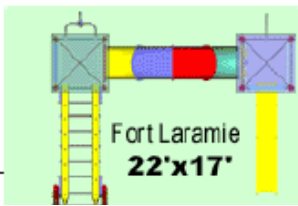

# Fort Laramie

Model FP-4422H

Fort Laramie  
22'x17'

Size: 22' x 17'

Play Area: 34' x 29' allows 6' extra per side

Fort Laramie Deluxe

## Components:

- 4-Crayon Tower (2)
- Pyramid Roof (2)
- 5' Play Deck (2)
- 10' Wave Slide (1)
- Mouse Hole (1)
- Slotted Panel (1)
- Periscope Panel (2)
- Tic Tac Toe Panel (1)
- Inch Worm Tunnel, 11 ft long, 30" diameter (1)
- Crayon Loop Climber (1)
- Fireman's Pole (1)
- Vertical Climber to 5' Play Deck (1)
- Hand-Over-Hand Bars [Monkey Bars] (1)
- Outside Climber (1)
- Outside Climber Support (2)