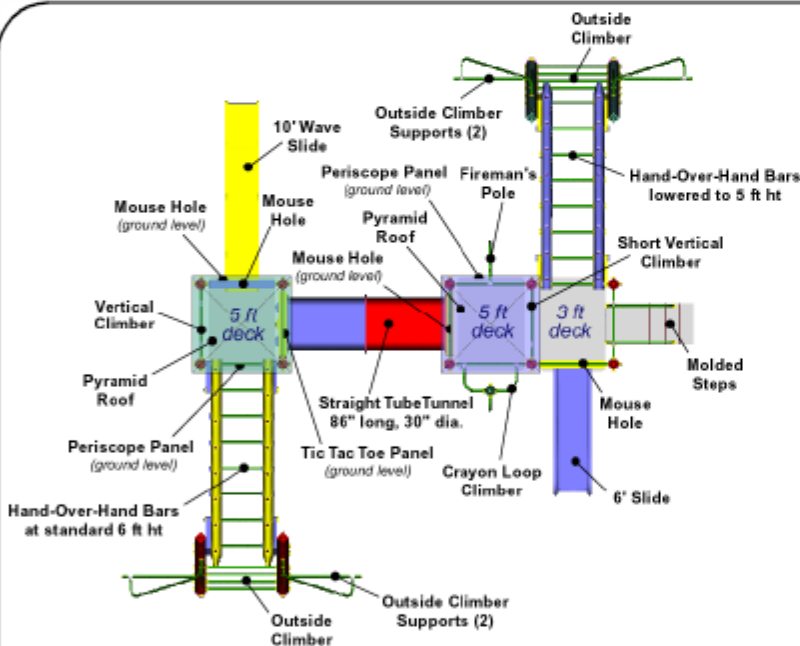

Fort Montgomery

Model FP-6433H

Fort Montgomery
26' x 25'

Size: 26' x 25'

Play Area: 38' x 37' allows 6' extra per side

Deluxe
version
Images

Components:

- 4-Crayon Tower (1) & 6-Crayon Tower (1)
- Pyramid Roof (2)
- 3' Play Deck (1) & 5' Play Deck (2)
- 10' Wave Slide (1)
- Mouse Hole (4)
- Straight Crawl Tunnel, 86" long, 30" dia (1)
- Fireman's Pole (1)
- Periscope Panel (2)
- Tic Tac Toe Panel (1)
- Vertical Climber to 5' Play Deck (1)
- Short Vertical Climber from 3' to 5' Deck (1)
- Molded Steps to 3' Deck (1)
- Hand-Over-Hand Bars [Monkey Bars] (2), one at std 6' height and one lowered to 5' height
- Crayon Loop Climber (1)
- Outside Climber (2)
- Outside Climber Support (4)

Specifications:

- Shipping weight: 1450 lb
- Rotationally molded, strong, durable plastic parts
 - Lifetime warranty for Residential use
 - 20-year warranty for Light Commercial use
- Colorfast, with the best UV protection available.
- Heavy-duty, galvanized pipes are powdercoated for extra protection and beauty.
- Only high-quality hardware is used.
- Available in several color schemes.
- Optional with in-ground supports