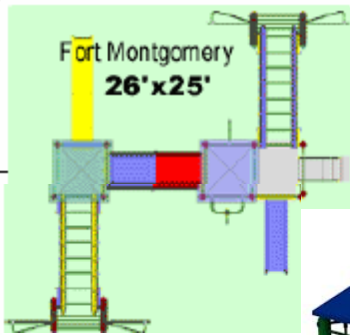

Fort Montgomery

Model FP-6433H

Fort Montgomery
26' x 25'

Size: 26' x 25'

Play Area: 38' x 37' allows 6' extra per side

Deluxe
version
Images

Components:

- 4-Crayon Tower (1) & 6-Crayon Tower (1)
- Pyramid Roof (2)
- 3' Play Deck (1) & 5' Play Deck (2)
- 10' Wave Slide (1)
- Mouse Hole (4)
- Straight Crawl Tunnel, 86" long, 30" dia (1)
- Fireman's Pole (1)
- Periscope Panel (2)
- Tic Tac Toe Panel (1)
- Vertical Climber to 5' Play Deck (1)
- Short Vertical Climber from 3' to 5' Deck (1)
- Molded Steps to 3' Deck (1)
- Hand-Over-Hand Bars [Monkey Bars] (2), one at std 6' height and one lowered to 5' height
- Crayon Loop Climber (1)
- Outside Climber (2)
- Outside Climber Support (4)