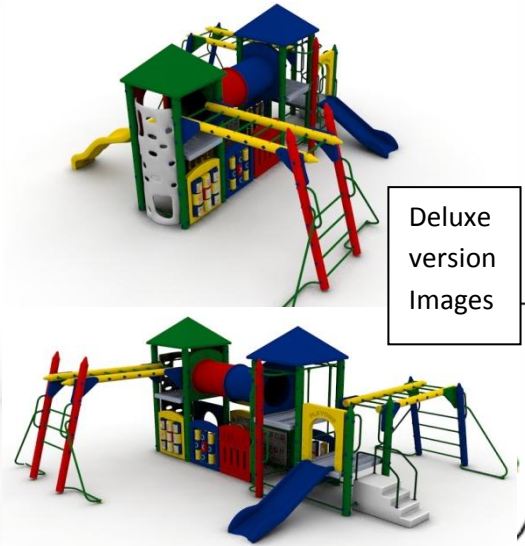

Fort Montgomery

Model FP-6433H

Fort Montgomery
26' x 25'

Size: 26' x 25'

Play Area: 38' x 37' allows 6' extra per side

Deluxe
version
Images

Components:

- 4-Crayon Tower (1) & 6-Crayon Tower (1)
- Pyramid Roof (2)
- 3' Play Deck (1) & 5' Play Deck (2)
- 10' Wave Slide (1)
- Mouse Hole (4)
- Straight Crawl Tunnel, 86" long, 30" dia (1)
- Fireman's Pole (1)
- Periscope Panel (2)
- Tic Tac Toe Panel (1)
- Vertical Climber to 5' Play Deck (1)
- Short Vertical Climber from 3' to 5' Deck (1)
- Molded Steps to 3' Deck (1)
- Hand-Over-Hand Bars [Monkey Bars] (2), one at std 6' height and one lowered to 5' height
- Crayon Loop Climber (1)
- Outside Climber (2)
- Outside Climber Support (4)

Specifications:

- Shipping weight: 1450 lb
- Rotationally molded, strong, durable plastic parts
 - Lifetime warranty for Residential use
 - 20-year warranty for Light Commercial use
- Colorfast, with the best UV protection available.
- Heavy-duty, galvanized pipes are powdercoated for extra protection and beauty.
- Only high-quality hardware is used.
- Available in several color schemes.
- Optional with in-ground supports

Residential applications also include:

- Belt swings (2) below Hand-Over-Hand Bars

This unit can be customized in several ways:

panel exchanges, replacements and additions, adding a climbing wall or extra slides. The Fort Lafayette Deluxe model is pictured above to give you just one example of how it can be customized ask a representative for more ideas.

From the PLAYING CRAYON® line of Playgrounds by Future Play, Inc. • www.futureplayus.com

• Adjust, expand or rearrange it, but you never need to replace it •