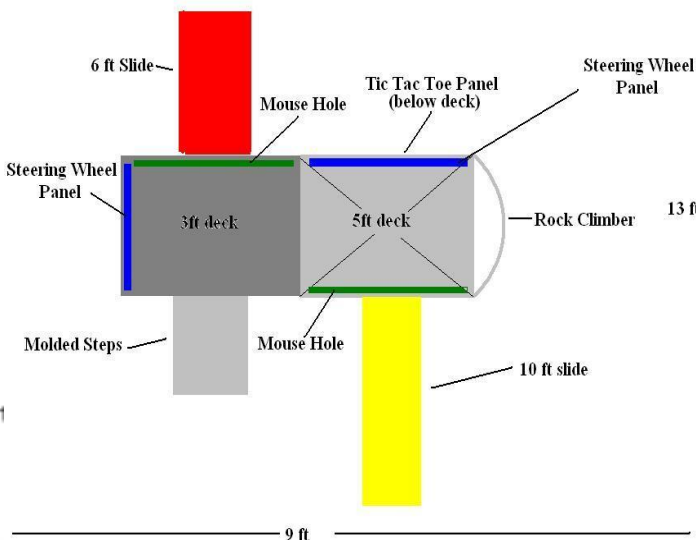

Fort Simcoe

Model FP-0622B

Size: 9' x 13'

Play Area: 21' x 25' allows 6' extra per side

Components:

- 6-Crayon Tower (1)
- Pyramid Roof (1)
- 3' Play Deck (1)
- 5' Play Deck (1)
- Molded Steps to 3' Deck (1)
- Short Vertical Climber from 3' deck to 5' deck (1)
- Climbing Wall (1)
- Periscope Panel (1)
- Slotted Panel (1)
- Tic Tac Toe Panel (1)
- 10' Wave Slide (1)
- 6' Straight Slide (1)
- Mouse Hole (2)

Specifications:

- Shipping weight: 800 lb
- Rotationally molded, strong, durable plastic parts
 - Lifetime warranty for Residential use
 - 20-year warranty for Light Commercial use
- Colorfast, with the best UV protection available.
- Heavy-duty, galvanized pipes are powdercoated for extra protection and beauty.
- Only high-quality hardware is used.
- Available in several color schemes.
- Optional with in-ground supports