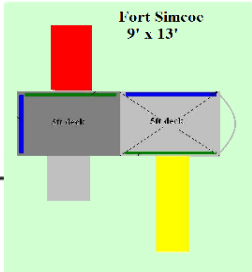

Fort Simcoe

Model FP-0622B

Size: 9' x 13'

Play Area: 21' x 25' allows 6' extra per side

Components:

- 6-Crayon Tower (1)
- Pyramid Roof (1)
- 3' Play Deck (1)
- 5' Play Deck (1)
- Molded Steps to 3' Deck (1)
- Short Vertical Climber from 3' deck to 5' deck (1)
- Climbing Wall (1)
- Periscope Panel (1)
- Slotted Panel (1)
- Tic Tac Toe Panel (1)
- 10' Wave Slide (1)
- 6' Straight Slide (1)
- Mouse Hole (2)

Specifications:

- Shipping weight: 800 lb
- Rotationally molded, strong, durable plastic parts
 - Lifetime warranty for Residential use
 - 20-year warranty for Light Commercial use
- Colorfast, with the best UV protection available.
- Heavy-duty, galvanized pipes are powdercoated for extra protection and beauty.
- Only high-quality hardware is used.
- Available in several color schemes.
- Optional with in-ground supports