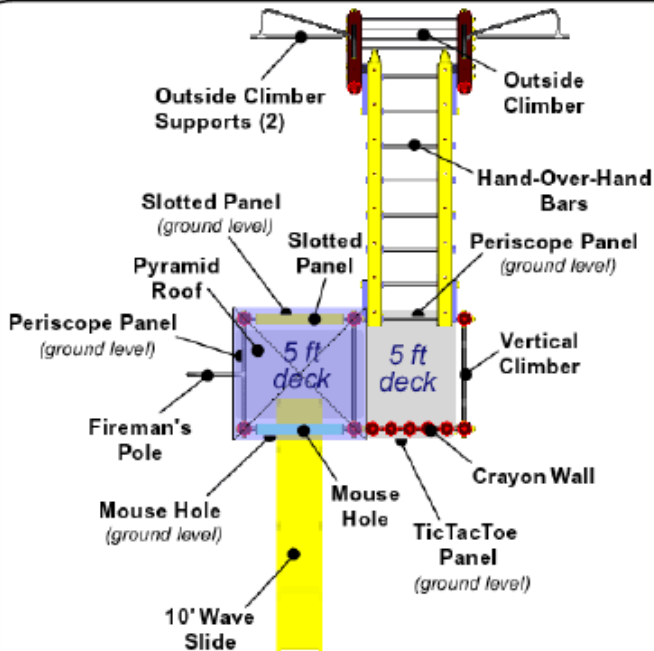

Type price,
marketing info,
or delete this

Fort Vancouver

Model FP-0612D

Size: 13' x 22'

Play Area: 25' x 34' allows 6' extra per side

Fort Vancouver
13'x22'

Components:

- 6-Crayon Tower (1)
- Pyramid Roof (1)
- 5' Play Deck (2)
- 10' Wave Slide (1)
- Mouse Hole (2)
- Slotted Panel (2)
- Periscope Panel (2)
- Fireman's Pole (1)
- Crayon Wall (1)
- Tic Tac Toe Panel (1)
- Ground Level Fort (1)
- Vertical Climber to 5' Play Deck (1)
- Hand-Over-Hand Bars [Monkey Bars] (1)
- Outside Climber (1)
- Outside Climber Support (2)

Specifications:

- Shipping weight: 850 lb
- Rotationally molded, strong, durable plastic parts
 - Lifetime warranty for Residential use
 - 20-year warranty for Light Commercial use
- Colorfast, with the best UV protection available.
- Heavy-duty, galvanized pipes are powdercoated for extra protection and beauty.
- Only high-quality hardware is used.
- Available in several color schemes.
- Optional with in-ground supports

Residential applications also include:

- Belt swings (2) below Hand-Over-Hand Bars

Customization options : vertical climber can be replaced with climbing wall (as shown above), Tic Tac Toe panel can get customized stickers (dino or faith), Tic Tac Toe or slotted panels can be replaced with magnetic draw and play or sign language panels, Fireman's pole or above deck panel can be replaced with a mouse hole and second slide, Crayon loop climber can be replaced with (2) panels