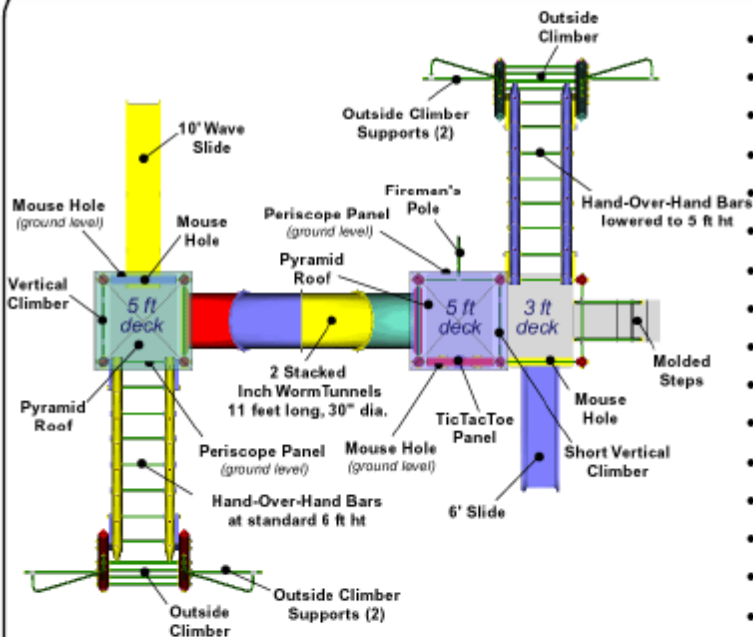

Fort Washington

Model FP-6443E

Size: 29' x 25'
Play Area: 41' x 37' allows 6' extra per side

Components:

- 4-Crayon Tower (1)
- 6-Crayon Tower (1)
- 2 Pyramid Roof (2)
- 3' Play Deck (1)
- 5' Play Deck (2)
- 6' Slide
- 10' Wave Slide (1)
- Mouse Hole (4)
- Inch Worm Tunnel, 11 feet long, 30" diameter (2)
- Fireman's Pole (1)
- Periscope Panel (2)
- Tic Tac Toe Panel (1)
- Vertical Climber to 5' Play Deck (1)
- Short Vertical Climber from 3' Deck to 5' Deck (1)
- Molded Steps to 3' Deck (1)
- Hand-Over-Hand Bars [Monkey Bars] at 5' ht (1)
- Hand-Over-Hand Bars [Monkey Bars] at 6' ht (1)
- Outside Climber (2)
- Outside Climber Support (4)

Specifications:

- Shipping weight: 1625 lb
- Rotationally molded, strong, durable plastic parts
 - Lifetime warranty for Residential use
 - 20-year warranty for Light Commercial use
- Colorfast, with the best UV protection available.
- Heavy-duty, galvanized pipes are powdercoated for extra protection and beauty.
- Only high-quality hardware is used.
- Available in several color schemes.
- Optional with in-ground supports