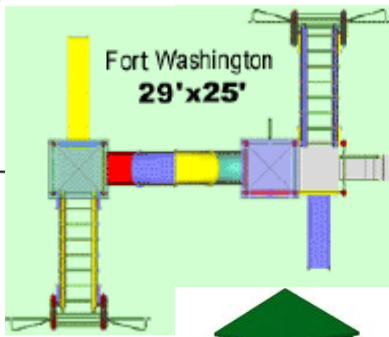

Fort Washington

Model FP-6443E

Size: 29' x 25'
Play Area: 41' x 37' allows 6' extra per side

Components:

- 4-Crayon Tower (1)
- 6-Crayon Tower (1)
- 2 Pyramid Roof (2)
- 3' Play Deck (1)
- 5' Play Deck (2)
- 6' Slide
- 10' Wave Slide (1)
- Mouse Hole (4)
- Inch Worm Tunnel, 11 feet long, 30" diameter (2)
- Fireman's Pole (1)
- Periscope Panel (2)
- Tic Tac Toe Panel (1)
- Vertical Climber to 5' Play Deck (1)
- Short Vertical Climber from 3' Deck to 5' Deck (1)
- Molded Steps to 3' Deck (1)
- Hand-Over-Hand Bars [Monkey Bars] at 5' ht (1)
- Hand-Over-Hand Bars [Monkey Bars] at 6' ht (1)
- Outside Climber (2)
- Outside Climber Support (4)